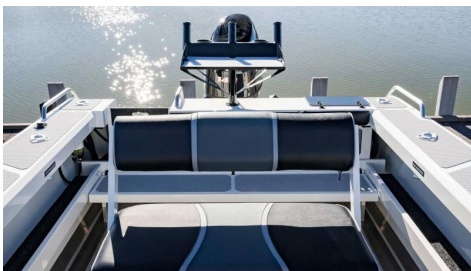

## Bar Crusher 670WR

POA

#### Boat Details

Price	POA	Boat Brand	Bar Crusher
Model	670WR	Length	6.70
Year	2025	Category	Aluminium Boats
Hull Style	Single	Hull Type	Alloy
Power Type	Power	Stock Number	
Condition	New	State	New South Wales
Suburb	URUNGA	Engine Make	Suzuki Marine